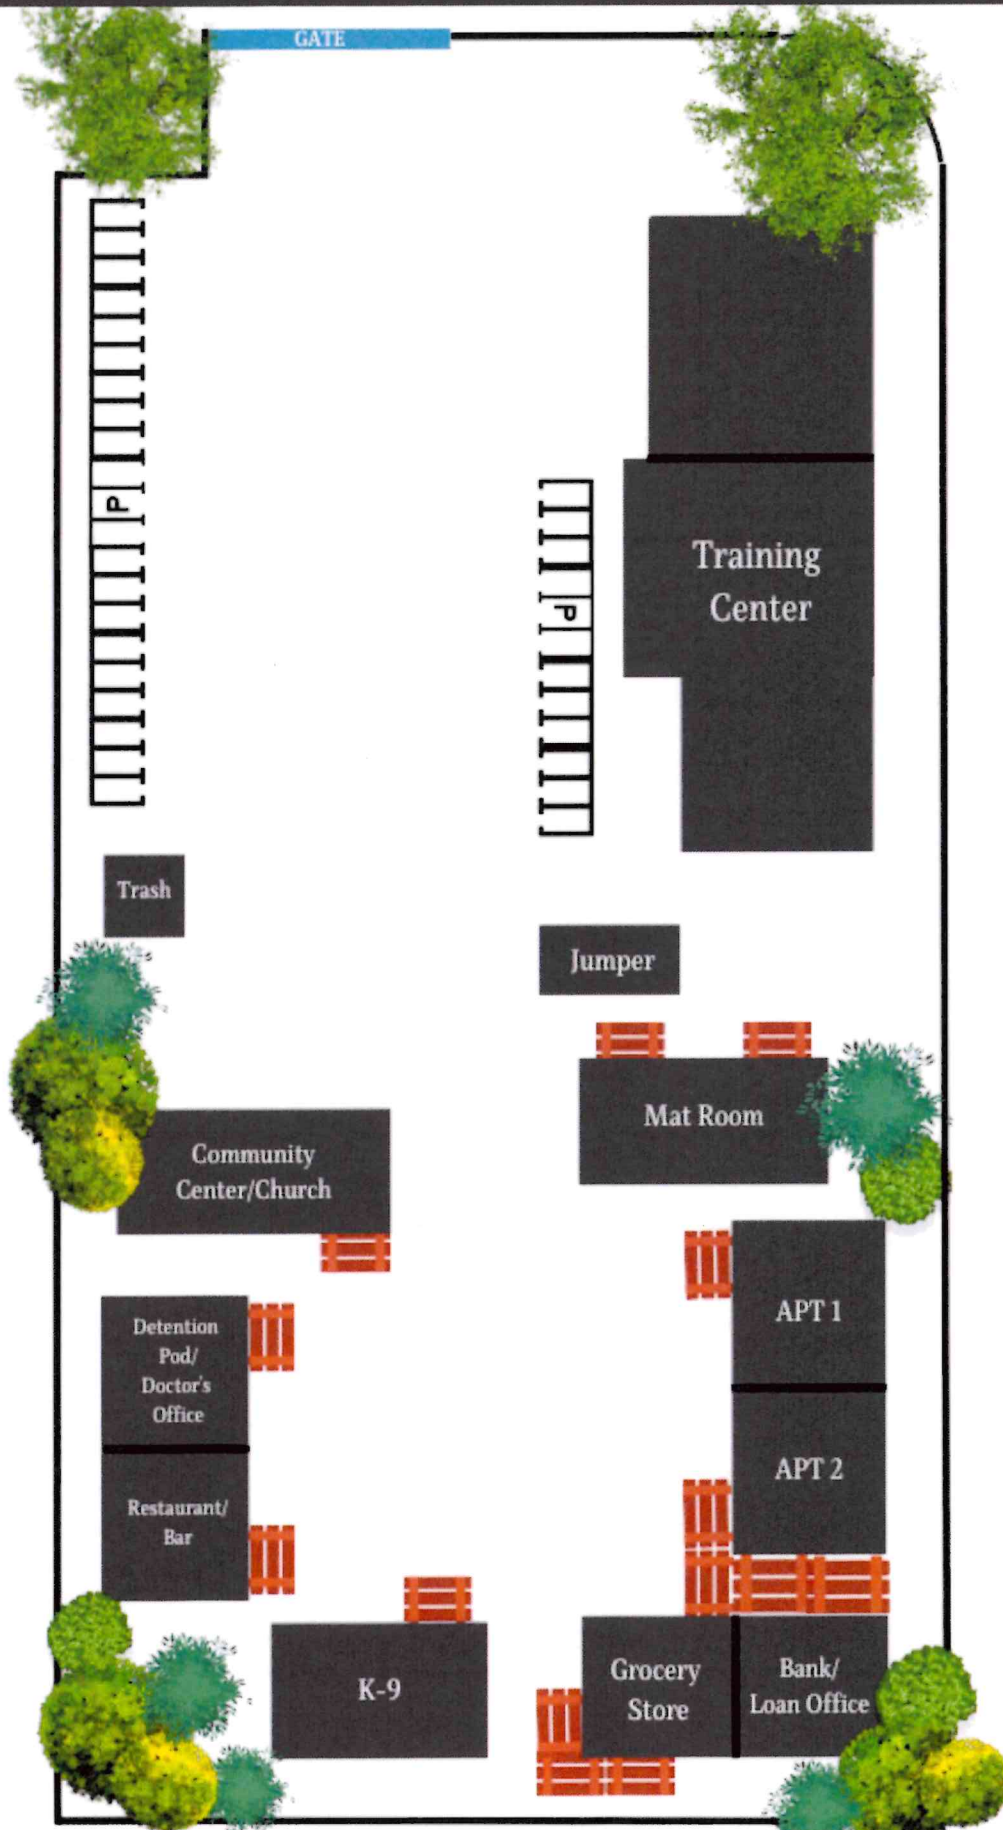

Reality Based Training Center

Our Reality Based Training Facility is available to provide you and your agency with the space you need in order to train and prepare. Kinley provides a fully equipped classroom, meeting room, 2-story defensive tactic mat room, 1 CNT command post, furnished apartments, convenience store, restaurant/bar, jail, tent city location, and more.

Located at:

510 Kinley Ave NE
Albuquerque, NM 87102